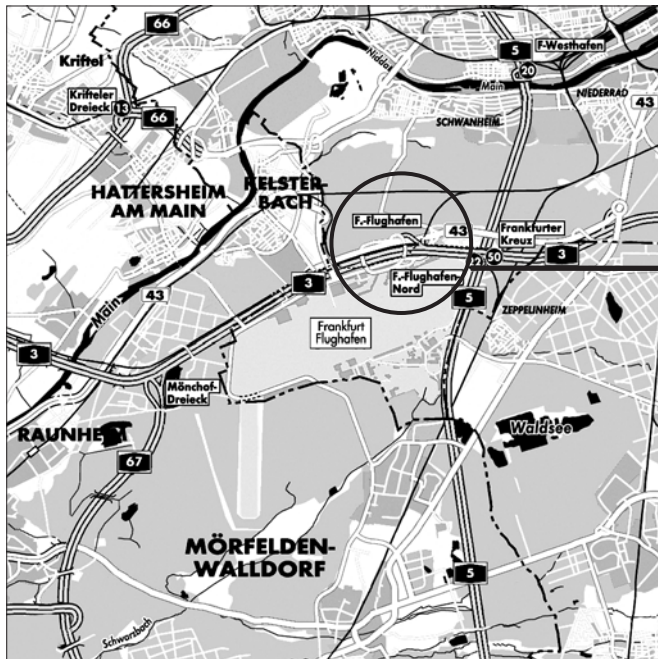

Lufthansa Consulting

MAC/Main Airport Center
Unterschweinstiege 2-14
Building A, 1st floor
60549 Frankfurt/M.
Germany

Telephone +49 (0)69-66009 406
Telefax +49 (0)69-66009 511

Frankfurt am Main