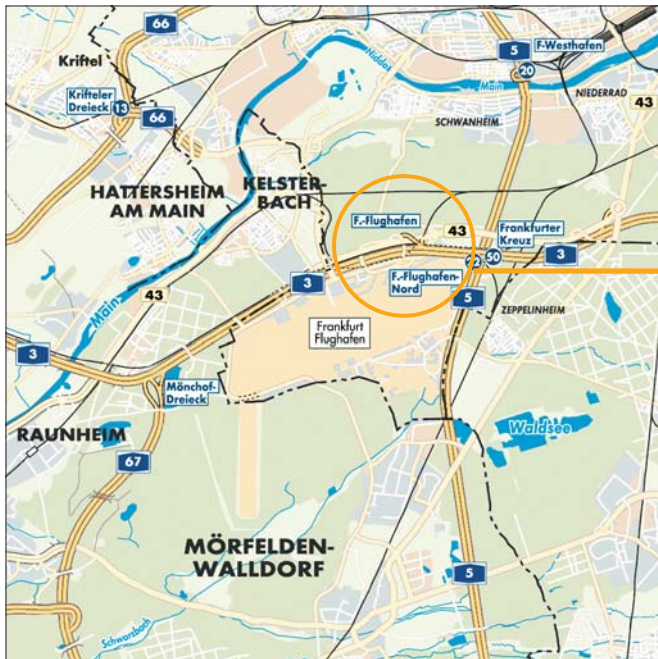

MAC/Main Airport Center
Unterschweinstiege 2-14
Building A, 1st floor
60549 Frankfurt/M.
Germany

Telephone +49 (0)69-66009 406
Telefax +49 (0)69-66009 511

Frankfurt am Main