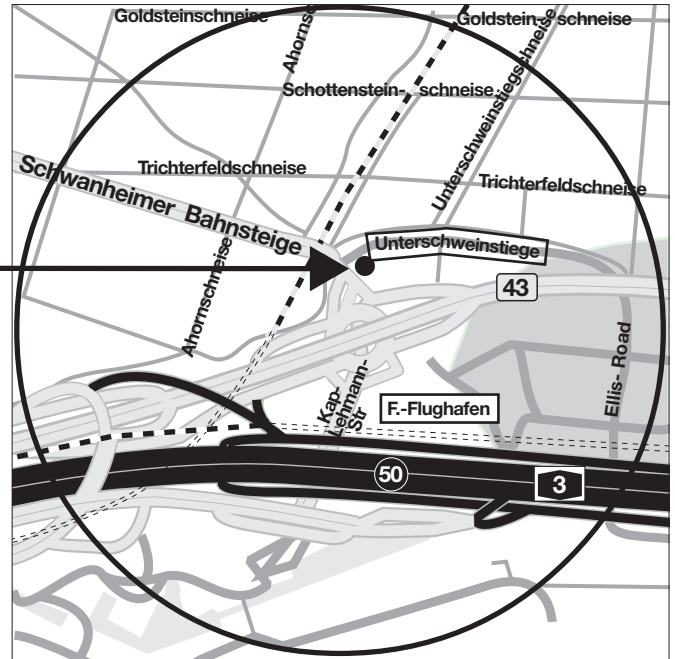

Frankfurt am Main/Airport

How to get to Lufthansa Consulting – Frankfurt am Main

By plane

From Terminal 1, arrival level, exit A1 or C7 take the complimentary shuttle bus service to Steigenberger Airport Hotel/MAC (transfer time 5 - 8 minutes).

By train and bus

After disembarking from the train, either at the ICE Train Station "Frankfurt Flughafen" or the Regional Railway Station, walk to Terminal 1 arrival level. At exit A1 or C7 take the complimentary shuttle bus service to Steigenberger Airport Hotel/MAC (transfer time 5 - 8 minutes).

By car

From Frankfurt

Take the B43 to exit F-Schwanheim/F-Unterschweinstiege. Take the Steigenberger Hotel/Parkhaus MAC exit from the traffic circle.

From the West (Cologne)

Take the A3 to the Kelsterbach exit. From there take the B43 (from there see "From Frankfurt").

From the East (Würzburg)

Take the A3 to the Frankfurt-Süd exit, from there take the B43 towards "Frankfurt Flughafen" (from there see "From Frankfurt")

From the North and/or the South (Kassel/Darmstadt)

Take the A5 to "Frankfurter Kreuz". From there continue towards "Frankfurt Flughafen" on the B43 (from there see "From Frankfurt")